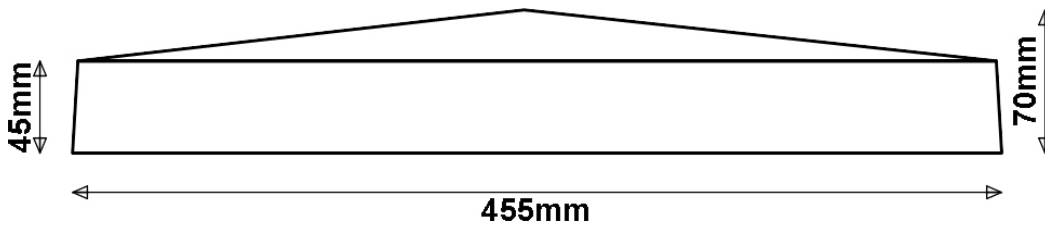

Corners

140x140	£2.42	£2.90
280x280	£3.58	£4.30
380x380	£6.96	£8.35

Dimensions

Pier Caps

SPL Pier Caps

Size (mm) Ex. VAT Inc. VAT

Portland Grey

250x250	£3.75	£4.50
300x300	£4.83	£5.80
380x380	£7.25	£8.70
450x450	£8.63	£10.35
520x520	£11.92	£14.30
600x600	£15.58	£18.70

Cotswold, Slate, Olive & Terracotta

250x250	£4.25	£5.10
300x300	£5.21	£6.25
380x380	£8.00	£9.60
450x450	£10.00	£12.00
520x520	£13.67	£16.40
600x600	£17.92	£21.50

Dimensions

Dimensions

380x380

450x450

520x520

600x600

Copings & Pier caps are manufactured to a tolerance and measurements may differ slightly from those stated. Most orders take 7 to 10 days from order to delivery.

North West delivery is charged as per Stone Products delivery tariff.