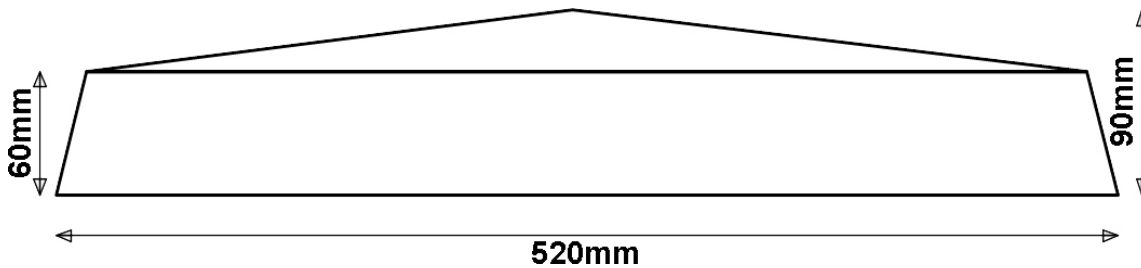

Corners

140x140	£2.42	£2.90
280x280	£3.58	£4.30
380x380	£6.96	£8.35

Dimensions

Pier Caps

SPL Pier Caps

Size (mm) Ex. VAT Inc. VAT

Portland Grey

250x250	£3.75	£4.50
300x300	£4.83	£5.80
380x380	£7.25	£8.70
450x450	£8.63	£10.35
520x520	£11.92	£14.30
600x600	£15.58	£18.70

Cotswold, Slate, Olive & Terracotta

250x250	£4.25	£5.10
300x300	£5.21	£6.25
380x380	£8.00	£9.60
450x450	£10.00	£12.00
520x520	£13.67	£16.40
600x600	£17.92	£21.50

Dimensions

Dimensions

380x380

450x450

520x520

600x600

Copings & Pier caps are manufactured to a tolerance and measurements may differ slightly from those stated. Most orders take 7 to 10 days from order to delivery.

North West delivery is charged as per Stone Products delivery tariff.