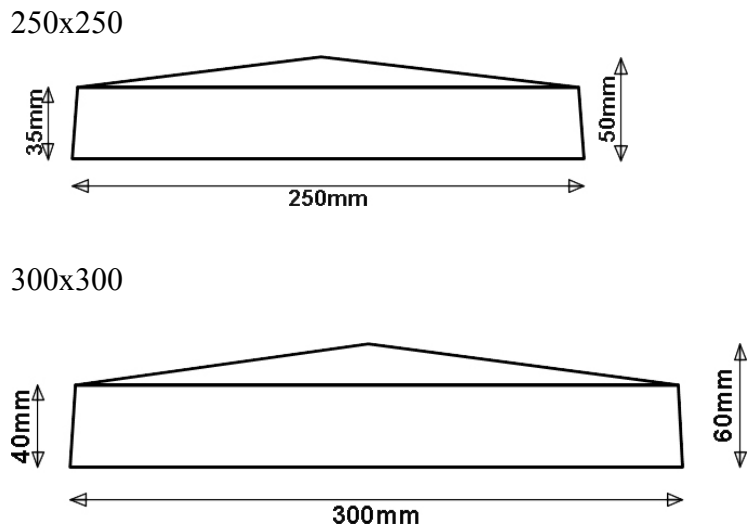

600x140	£2.46	£2.95
600x280	£3.71	£4.45
600x380	£6.79	£8.15

Corners

140x140	£2.00	£2.40
280x280	£3.17	£3.80
380x380	£6.04	£7.25

Cotswold, Slate, Olive or Terracotta

600x140	£2.83	£3.40
600x280	£4.25	£5.10
600x380	£7.63	£9.15

Corners

140x140	£2.42	£2.90
280x280	£3.58	£4.30
380x380	£6.96	£8.35

Dimensions

Pier Caps

SPL Pier Caps

Size (mm) Ex. VAT Inc. VAT

Portland Grey

250x250	£3.75	£4.50
300x300	£4.83	£5.80
380x380	£7.25	£8.70
450x450	£8.63	£10.35
520x520	£11.92	£14.30
600x600	£15.58	£18.70

Cotswold, Slate, Olive & Terracotta

250x250	£4.25	£5.10
300x300	£5.21	£6.25
380x380	£8.00	£9.60
450x450	£10.00	£12.00
520x520	£13.67	£16.40
600x600	£17.92	£21.50

Dimensions

Dimensions

380x380

450x450

520x520

600x600

Copings & Pier caps are manufactured to a tolerance and measurements may differ slightly from those stated. Most orders take 7 to 10 days from order to delivery.

North West delivery is charged as per Stone Products delivery tariff.