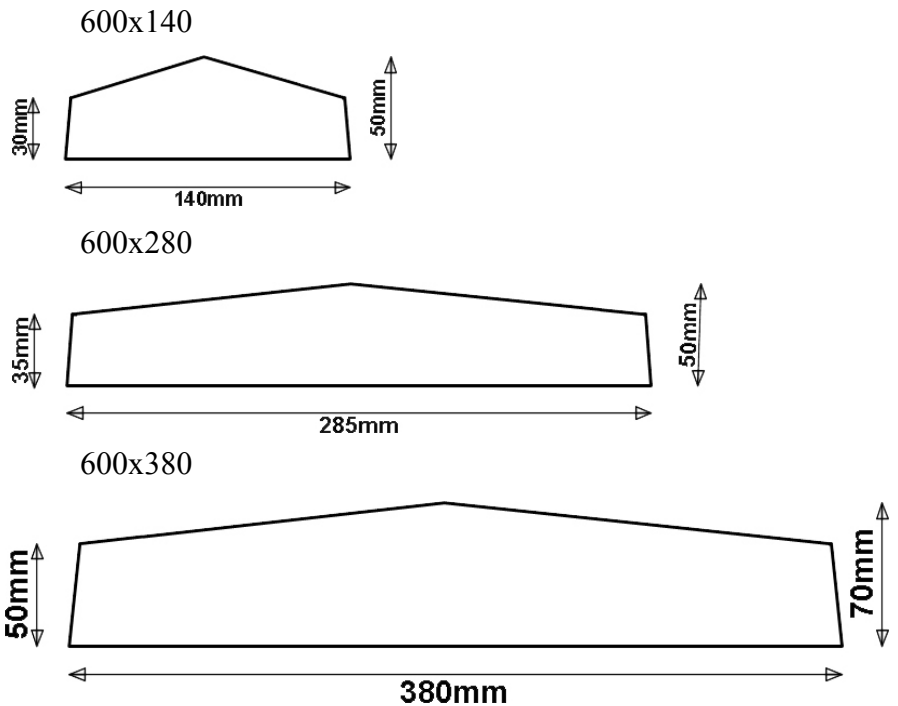

600x140	£2.46	£2.95
600x280	£3.71	£4.45
600x380	£6.79	£8.15

Corners

140x140	£2.00	£2.40
280x280	£3.17	£3.80
380x380	£6.04	£7.25

Cotswold, Slate, Olive or Terracotta

600x140	£2.83	£3.40
600x280	£4.25	£5.10
600x380	£7.63	£9.15

Corners

140x140	£2.42	£2.90
280x280	£3.58	£4.30
380x380	£6.96	£8.35

Dimensions

Pier Caps

SPL Pier Caps

Size (mm) Ex. VAT Inc. VAT

Portland Grey

250x250	£3.75	£4.50
300x300	£4.83	£5.80
380x380	£7.25	£8.70
450x450	£8.63	£10.35
520x520	£11.92	£14.30
600x600	£15.58	£18.70

Cotswold, Slate, Olive & Terracotta

250x250	£4.25	£5.10
300x300	£5.21	£6.25
380x380	£8.00	£9.60
450x450	£10.00	£12.00
520x520	£13.67	£16.40
600x600	£17.92	£21.50

Dimensions

Dimensions

380x380

450x450

520x520

600x600

Copings & Pier caps are manufactured to a tolerance and measurements may differ slightly from those stated. Most orders take 7 to 10 days from order to delivery.

North West delivery is charged as per Stone Products delivery tariff.