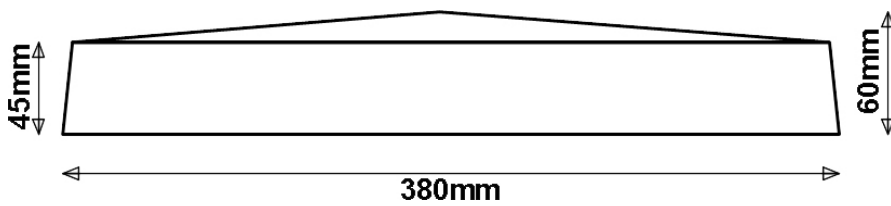

Corners

140x140	£2.42	£2.90
280x280	£3.58	£4.30
380x380	£6.96	£8.35

Dimensions

Pier Caps

SPL Pier Caps

Size (mm) Ex. VAT Inc. VAT

Portland Grey

250x250	£3.75	£4.50
300x300	£4.83	£5.80
380x380	£7.25	£8.70
450x450	£8.63	£10.35
520x520	£11.92	£14.30
600x600	£15.58	£18.70

Cotswold, Slate, Olive & Terracotta

250x250	£4.25	£5.10
300x300	£5.21	£6.25
380x380	£8.00	£9.60
450x450	£10.00	£12.00
520x520	£13.67	£16.40
600x600	£17.92	£21.50

Dimensions

Dimensions

380x380

450x450

520x520

600x600

Copings & Pier caps are manufactured to a tolerance and measurements may differ slightly from those stated. Most orders take 7 to 10 days from order to delivery.

North West delivery is charged as per Stone Products delivery tariff.