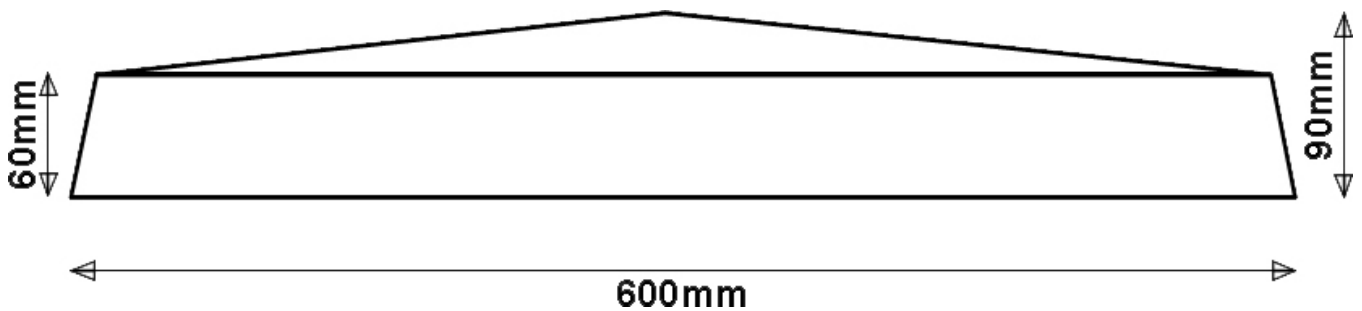

Corners

140x140	£2.42	£2.90
280x280	£3.58	£4.30
380x380	£6.96	£8.35

Dimensions

Pier Caps

SPL Pier Caps

Size (mm) Ex. VAT Inc. VAT

Portland Grey

250x250	£3.75	£4.50
300x300	£4.83	£5.80
380x380	£7.25	£8.70
450x450	£8.63	£10.35
520x520	£11.92	£14.30
600x600	£15.58	£18.70

Cotswold, Slate, Olive & Terracotta

250x250	£4.25	£5.10
300x300	£5.21	£6.25
380x380	£8.00	£9.60
450x450	£10.00	£12.00
520x520	£13.67	£16.40
600x600	£17.92	£21.50

Dimensions

Dimensions

380x380

450x450

520x520

600x600

Copings & Pier caps are manufactured to a tolerance and measurements may differ slightly from those stated. Most orders take 7 to 10 days from order to delivery.

North West delivery is charged as per Stone Products delivery tariff.